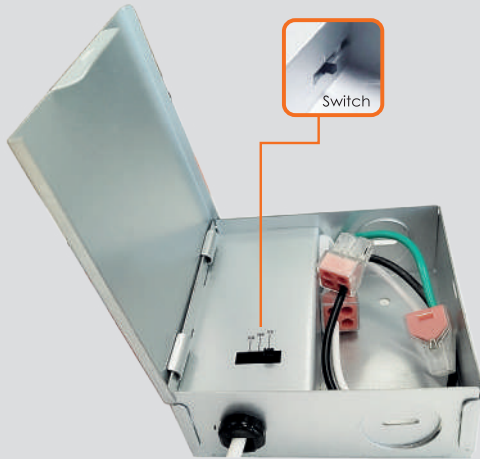

4" Slim Square Panel

Specification	
	3Way CCT adjustable
Model No.	VO-SP4W12-120-D-3WAY WH/BL
Size	4.7"x4.7" (Lamp) 3.4"x3.3"x1.3" (Driver)
Beam Angle	140°
Input	120V 60Hz
Power Factor	>0.9
Dimmable	Yes
Power (W)	12W
Luminous Flux	900LM
Color Temperature	3000K/4000K/5000K adjustable
CRI	>80
SDCM	<7
Life Tume (Hrs)	50000
Certification Requirements	ETL / ES /5 Years

Features

- Safe - This downlight is IC Rated and airtight junction box, protecting from overheating and designed to be installed in the ceiling surrounded by insulation.

It is ETL certified, which means it has met the nationally recognized safety requirements.